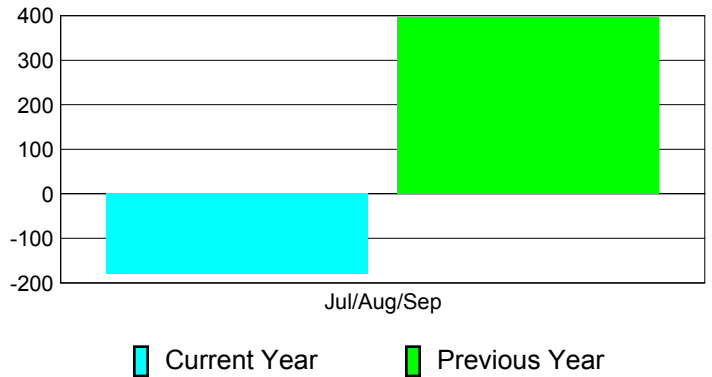

Membership Results
2012-2013

Membership
2011-2012

Month	Net Memb Goal	Actual New Memb	Actual Dropped Memb	Gain/Loss of Memb	Gain/Loss of Memb
Jul/Aug/Sep		507	-687	-180	396
Totals		507	-687	-180	396

Membership Results 2012-2013

Goal, New, Dropped, Gain/Loss

Comparison of Membership Gain/Loss

Current Year Compared to the Previous Year

Gender Comparison 2012-2013

■ Male ■ Female