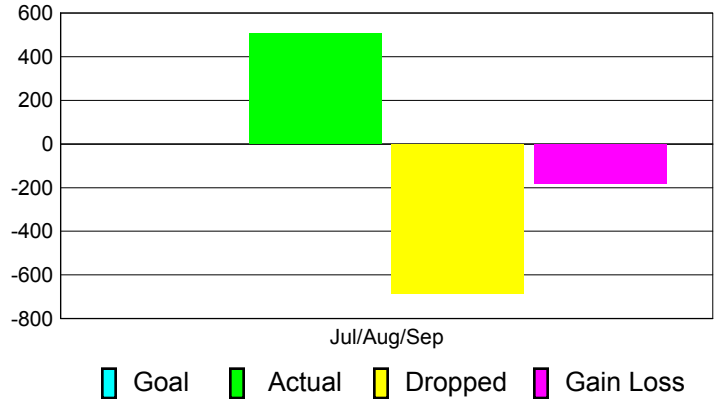

Membership Results 2012-2013

Goal, New, Dropped, Gain/Loss