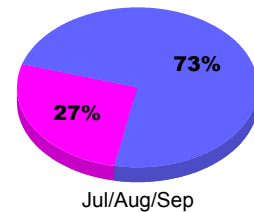

Membership Results
2012-2013

Membership
2011-2012

Month	Net Memb Goal	Actual New Memb	Actual Dropped Memb	Gain/Loss of Memb	Gain/Loss of Memb
Jul/Aug/Sep		507	-687	-180	396
Totals		507	-687	-180	396

Membership Results 2012-2013

Goal, New, Dropped, Gain/Loss

Comparison of Membership Gain/Loss

Current Year Compared to the Previous Year

Gender Comparison 2012-2013

■ Male ■ Female